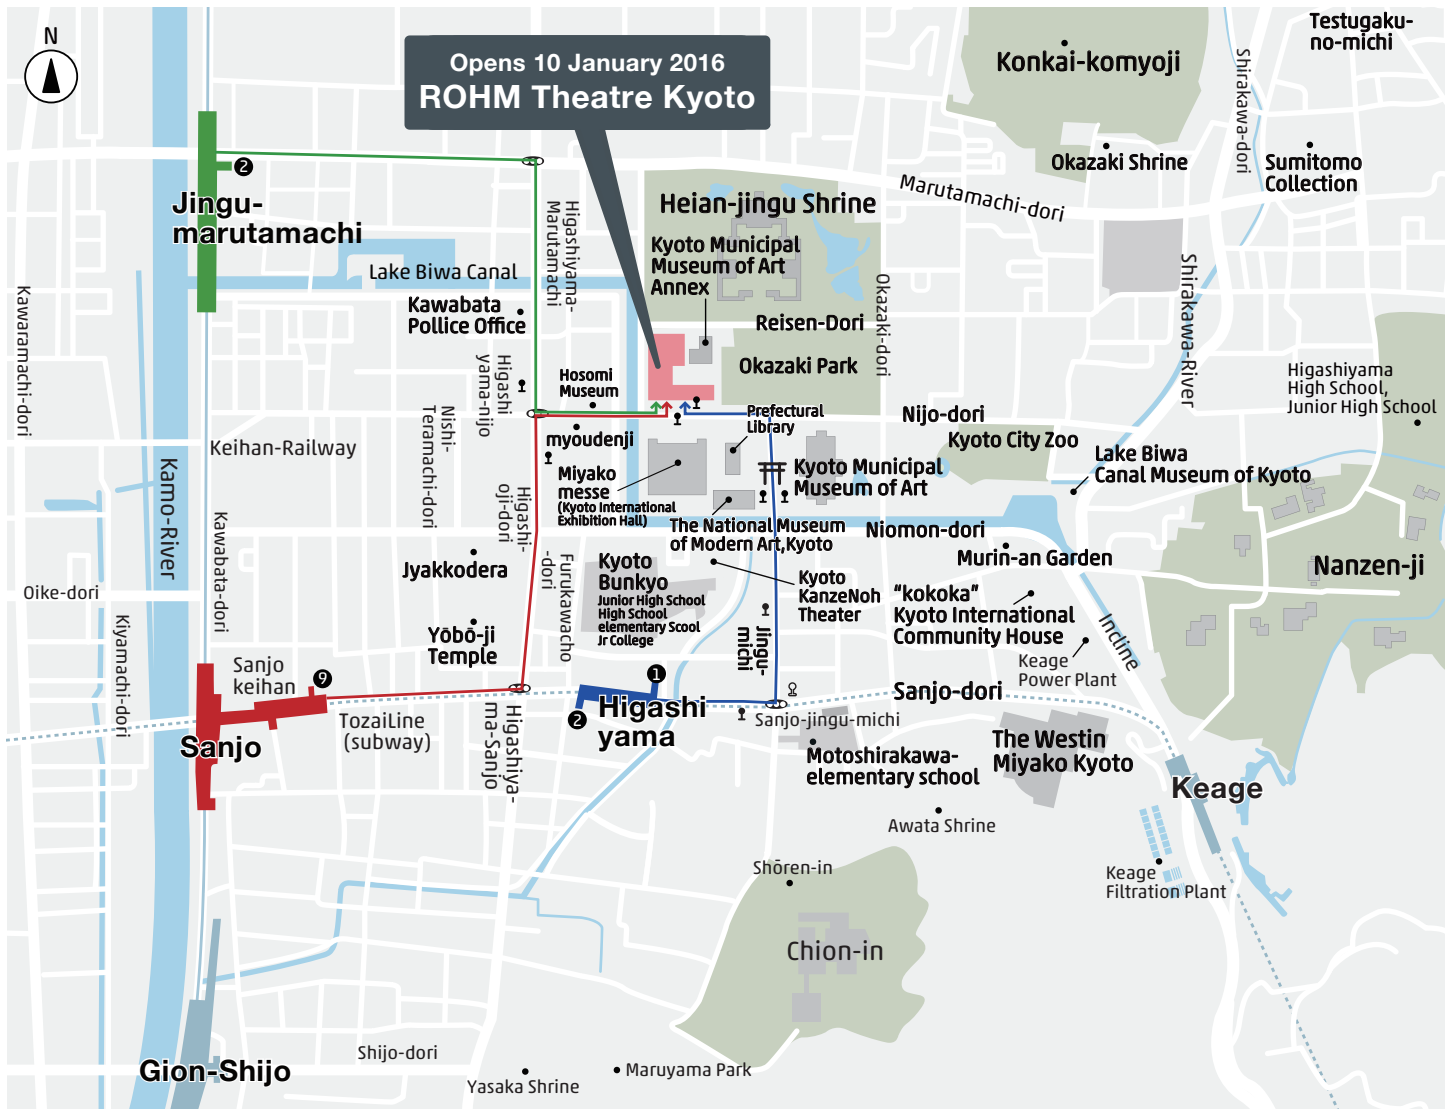

ROHM Theatre Kyoto Area Map

Walking to ROHM Theatre Kyoto

■ From Higashiyama Station

Leave the station and walk east along Sanjo-dori, turning left at the Sanjo-jingu-michi intersection. Go straight up Jingu-michi, through the large shrine gate. Turn left when you reach Okazaki Park and ROHM Theatre Kyoto is on the right.

■ From Jingu-Marutamachi Station

Leave the station from Exit 2 and walk east along Marutamachi-dori, turning right at the Higashiyama-marutamachi intersection. Proceed along Higashi-oji-dori and then turn left at the Higashiyama-nijo intersection. Walk straight along Nijo-dori. ROHM Theatre Kyoto is on your left after you cross the canal.

■ From Sanjo Station

Leave the station from Exit 9 and walk east along Sanjo-dori, turning left at the Higashiyama-sanjo intersection. Proceed along Higashi-oji-dori and then turn right at the Higashiyama-nijo intersection. Walk straight along Nijo-dori. ROHM Theatre Kyoto is on your left after you cross the canal.